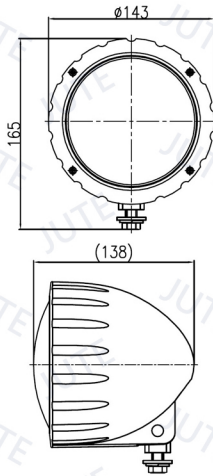

## Model: A010

Headlight (High/Low Beam  
& Front Position)

HS1 12V 35/35W (H/L Beam)  
T10 12V 5W (P)

Unit: mm

## Model: A013

Headlight (High/Low Beam  
& Front Position)

HS1 12V 35/35W (H/L Beam)  
T10 12V 5W (P)\*2

Unit: mm

## Model: AT50B

Headlight (High/Low Beam  
& Front Position)

S2 12V 35/35W (H/L Beam)  
T10 12V 5W (P)

# HEADLIGHT

Unit: mm