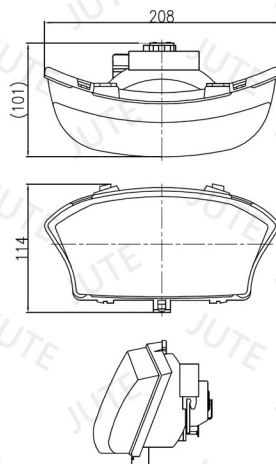

Model: AT50B

Headlight (High/Low Beam
& Front Position)

S2 12V 35/35W (H/L Beam)
T10 12V 5W (P)