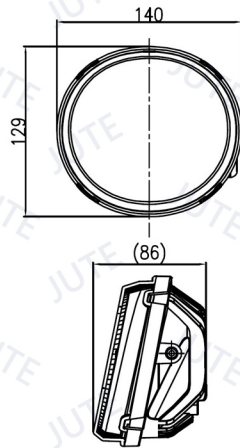

# HEADLIGHT

Unit: mm

### Headlight (High/Low Beam & Front Position)

LED 12V, 2PCS (H/L Beam)  
LED 12V, 0.2W, 60PCS (P)

Unit: mm