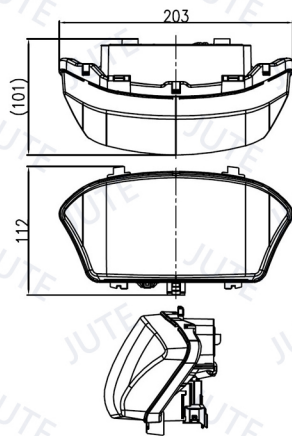

Model: AL022-12V

Headlight (High/Low Beam & Front Position)

LED 12V, 7W, 1PC
LED 12V, 4W, 2PCS
LED 12V, 0.5W, 1PC (H/L/P)