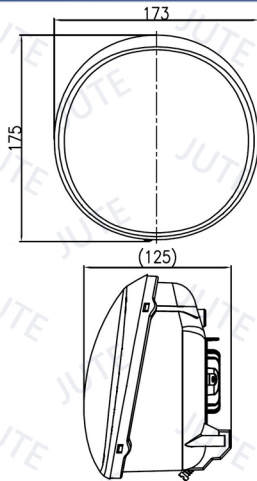

# HEADLIGHT

Unit: mm

### Headlight (High/Low Beam & Front Position)

LED 12V, 2PCS (H/L Beam)  
LED 12V, 0.2W, 60PCS (P)

Unit: mm