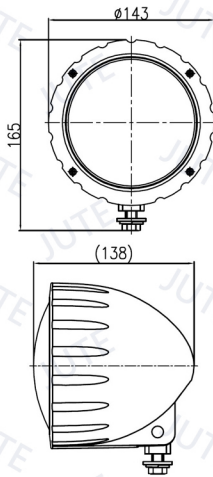

## Model: AT50B

Headlight (High/Low Beam  
& Front Position)

S2 12V 35/35W (H/L Beam)  
T10 12V 5W (P)

# HEADLIGHT

Unit: mm

## Model: A014 Silver Headlight (High/Low Beam & Front Position)

HS1 12V 35/35W (H/L Beam)  
T10 12V 5W (P)

Unit: mm

## Model: A014 Matte Black Headlight (High/Low Beam & Front Position)

HS1 12V 35/35W (H/L Beam)  
T10 12V 5W (P)

Unit: mm