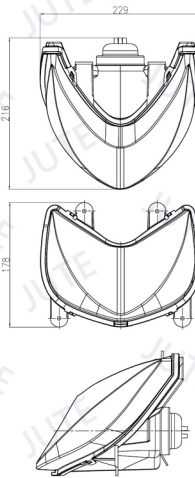

# HEADLIGHT

Unit: mm

## Model: A010

Headlight (High/Low Beam  
& Front Position)

HS1 12V 35/35W (H/L Beam)  
T10 12V 5W (P)

Unit: mm

## Model: A013

Headlight (High/Low Beam  
& Front Position)

HS1 12V 35/35W (H/L Beam)  
T10 12V 5W (P)\*2

Unit: mm