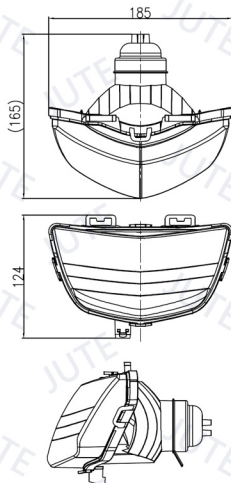

# HEADLIGHT

Unit: mm

## Model: A010

Headlight (High/Low Beam  
& Front Position)

HS1 12V 35/35W (H/L Beam)  
T10 12V 5W (P)

Unit: mm

## Model: A013

Headlight (High/Low Beam  
& Front Position)

HS1 12V 35/35W (H/L Beam)  
T10 12V 5W (P)\*2

Unit: mm