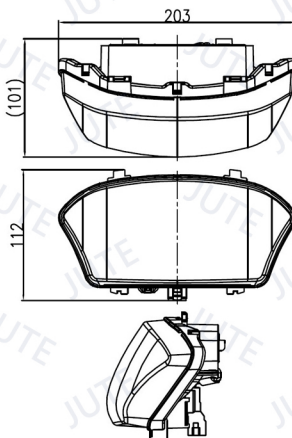

Model: AL022-24V

Headlight (Low Beam)

LED 24V, 0.5W, 3PCS (L)