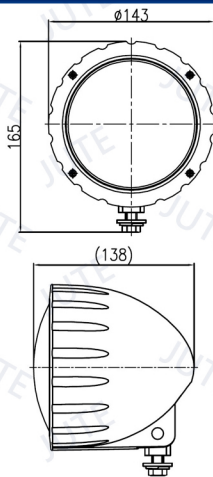

## Model: A010

Headlight (High/Low Beam  
& Front Position)

HS1 12V 35/35W (H/L Beam)  
T10 12V 5W (P)

Unit: mm

## Model: AT50B

Headlight (High/Low Beam  
& Front Position)

S2 12V 35/35W (H/L Beam)  
T10 12V 5W (P)

# HEADLIGHT

Unit: mm

## Model: A014 Silver Headlight (High/Low Beam & Front Position)

HS1 12V 35/35W (H/L Beam)  
T10 12V 5W (P)

Unit: mm