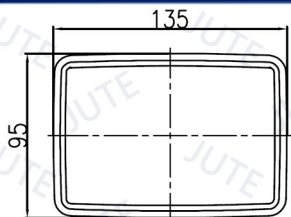

HEADLIGHT Rectangular

Model: D06

Headlight (High/Low Beam
& Front Position)

HS1 12V 35/35W (H/L Beam)
T10 12V 5W (P)

Unit: mm

Model: 771

Headlight

H3 12V 25W

No certification.

Unit: mm