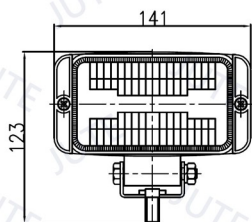

HEADLIGHT Rectangular

Model: D06

Headlight (High/Low Beam
& Front Position)

HS1 12V 35/35W (H/L Beam)
T10 12V 5W (P)

Unit: mm

Model: 771

Headlight

H3 12V 25W