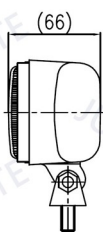

HEADLIGHT Rectangular

Model: D06

Headlight (High/Low Beam
& Front Position)

HS1 12V 35/35W (H/L Beam)
T10 12V 5W (P)

Unit: mm

Model: 771

Headlight

H3 12V 25W