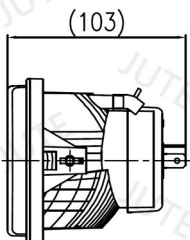

HEADLIGHT Rectangular

Model: D06

Headlight (High/Low Beam
& Front Position)

HS1 12V 35/35W (H/L Beam)
T10 12V 5W (P)

Unit: mm

Model: 771

Headlight

H3 12V 25W