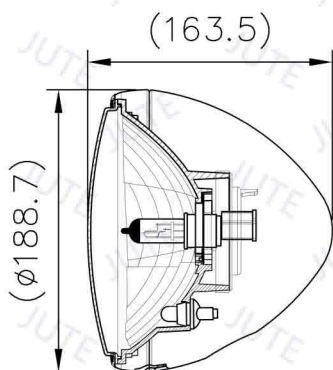

Model: 7EKS/PJ2-PL008

7" Headlight (High/Low Beam) with LED Angel Eye (Front Position)

H3 12V 55W (H/L Beam)
LED 12V, 21PCS (P)

Unit: mm

Model: 7EKS-H-E/LED-BN

7" Headlight (High/Low Beam) with LED Angel Eye (Front Position)

H4 12V 60/55W (H/L Beam)
T10 12V 5W (P)
LED 12V, 33PCS (P)