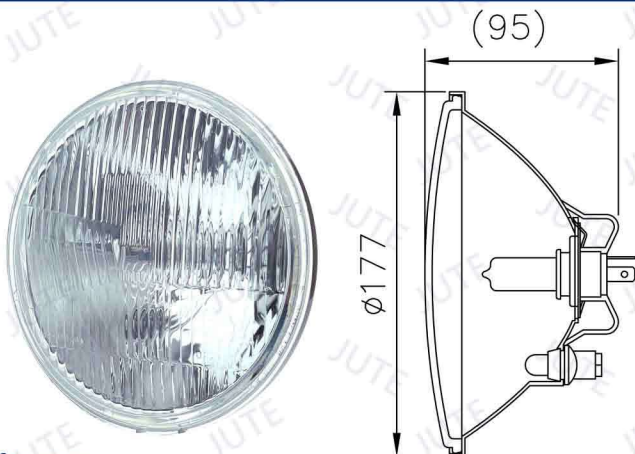

Model: J703F-S

7" Headlight (High/Low Beam & Front Position)

H4 12V 60/55W (H/L Beam)
T10 12V 5W (P)

SAE

Please refer to another file for choices of housing.

Unit: mm

Model: JKED9-H-E

7" Headlight (High/Low Beam & Front Position)

H4 12V 60/55W (H/L Beam)
T10 12V 5W (P)

ECE

Only with KKA8, KKA8-V and KED9 housing.

Unit: mm

Model: JL703-A

7" Headlight (High/Low Beam & Front Position)

LED 12V, 2PCS (H/L Beam)
LED 12V, 0.2W, 24PCS (P)

ECE

SAE

Only with 30120, 30121, 5K7, 8K7, 7EKS, 6J8 housing.

HEADLIGHT 7"

Unit: mm

Model: J701-H-E

7" Headlight (High/Low Beam & Front Position)

H4 12V 60/55W (H/L Beam)
T10 12V 5W (P)

Please refer to another file for choices of housing.

Unit: mm

Model: J701-R-E

7" Headlight (High/Low Beam & Front Position)

H4 12V 60/55W (H/L Beam)
T10 12V 5W (P)
Right-hand Drive (Left-hand Traffic)

Please refer to another file for choices of housing.

Unit: mm