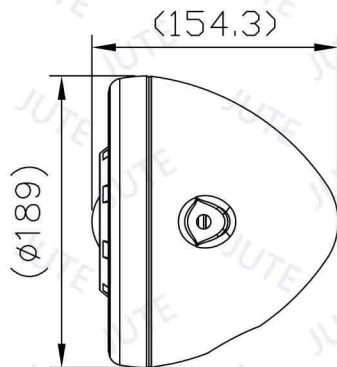

Unit: mm

Model: J701-R-E

7" Headlight (High/Low Beam & Front Position)

H4 12V 60/55W (H/L Beam)
T10 12V 5W (P)
Right-hand Drive (Left-hand Traffic)

Please refer to another file for choices of housing.

Unit: mm

Model: J701-H

7" Headlight (High/Low Beam)

H4 12V 60/55W (H/L Beam)

Please refer to another file for choices of housing.

HEADLIGHT 7"

Unit: mm

Model: 7EKS/PJ2-PL008

7" Headlight (High/Low Beam) with LED Angel Eye (Front Position)