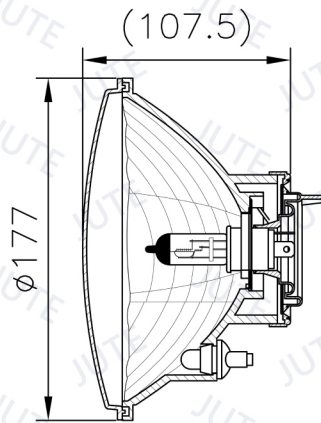

HEADLIGHT 7"

Unit: mm

Model: J703F-H-E

7" Headlight (High/Low Beam & Front Position)

H4 12V 60/55W (H/L Beam)
T10 12V 5W (P)

ECE

Please refer to another file for choices of housing.

Unit: mm

Model: J703F-S

7" Headlight (High/Low Beam & Front Position)

H4 12V 60/55W (H/L Beam)
T10 12V 5W (P)

SAE

Please refer to another file for choices of housing.

Unit: mm

Model: JKED9-H-E

7" Headlight (High/Low Beam & Front Position)

7" Headlight (High/Low Beam) with LED Angel Eye (Front Position)

H4 12V 60/55W (H/L Beam)
T10 12V 5W (P)
LED 12V, 33PCS (P)