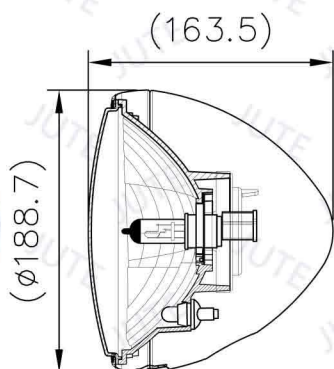

Unit: mm

Model: J701-R-E

7" Headlight (High/Low Beam & Front Position)

H4 12V 60/55W (H/L Beam)
T10 12V 5W (P)
Right-hand Drive (Left-hand Traffic)

Please refer to another file for choices of housing.

Unit: mm

Model: J701-H

7" Headlight (High/Low Beam)

H4 12V 60/55W (H/L Beam)

Please refer to another file for choices of housing.

HEADLIGHT 7"

Unit: mm

Model: 7EKS/PJ2-PL008

7" Headlight (High/Low Beam) with LED Angel Eye (Front Position)

H3 12V 55W (H/L Beam)
LED 12V, 21PCS (P)

Unit: mm

Model: 7EKS-H-E/LED-BN

7" Headlight (High/Low Beam) with LED Angel Eye (Front Position)

H4 12V 60/55W (H/L Beam)
T10 12V 5W (P)
LED 12V, 33PCS (P)

Model: 7EKS-H-E/LED

7" Headlight (High/Low Beam) with LED Angel Eye (Front Position)

H4 12V 60/55W (H/L Beam)
T10 12V 5W (P)
LED 12V, 33PCS (P)