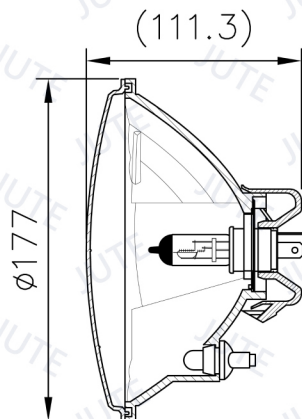

HEADLIGHT 7"

Unit: mm

Model: J703F-H-E

7" Headlight (High/Low Beam & Front Position)

H4 12V 60/55W (H/L Beam)
T10 12V 5W (P)

ECE

Please refer to another file for choices of housing.

Unit: mm

Model: J703F-S

7" Headlight (High/Low Beam & Front Position)

H4 12V 60/55W (H/L Beam)
T10 12V 5W (P)

SAE

Please refer to another file for choices of housing.

Unit: mm

Model: JKED9-H-E

7" Headlight (High/Low Beam & Front Position)

Unit: mm

Model: J701-R-E

7" Headlight (High/Low Beam & Front Position)

H4 12V 60/55W (H/L Beam)
T10 12V 5W (P)
Right-hand Drive (Left-hand Traffic)

Please refer to another file for choices of housing.

Unit: mm

7" Headlight (High/Low Beam) with LED Angel Eye (Front Position)

H4 12V 60/55W (H/L Beam)
T10 12V 5W (P)
LED 12V, 33PCS (P)