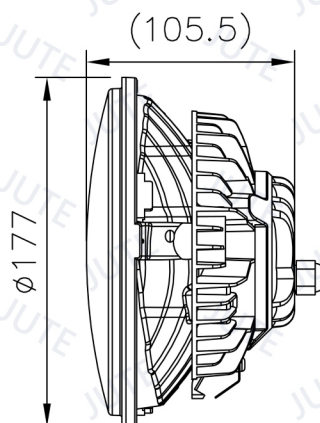

HEADLIGHT 7"

Unit: mm

Model: J703F-H-E

7" Headlight (High/Low Beam & Front Position)

H4 12V 60/55W (H/L Beam)
T10 12V 5W (P)

ECE

Please refer to another file for choices of housing.

Unit: mm

Model: J703F-S

7" Headlight (High/Low Beam & Front Position)

H4 12V 60/55W (H/L Beam)
T10 12V 5W (P)

SAE

Please refer to another file for choices of housing.

Unit: mm

Model: JKED9-H-E

7" Headlight (High/Low Beam & Front Position)

H4 12V 60/55W (H/L Beam)
T10 12V 5W (P)

ECE

Only with KKA8, KKA8-V and KED9 housing.

Unit: mm

Model: JL703-A

7" Headlight (High/Low Beam & Front Position)

LED 12V, 2PCS (H/L Beam)
LED 12V, 0.2W, 24PCS (P)

ECE

7" Headlight (High/Low Beam) with LED Angel Eye (Front Position)

H4 12V 60/55W (H/L Beam)
T10 12V 5W (P)
LED 12V, 33PCS (P)